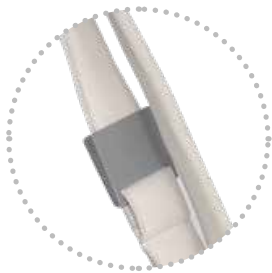

Gia

walking belt

ADJUSTABLE HEIGHT BELTS

Регулиране на коланите според ръста на детето | Cinturones ajustables