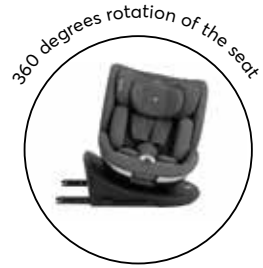

Functions

i-Size

40 to 150 cm

BABY, TODDLER AND CHILD

TOP TETHER

SPS

SIDE PROTECTION SYSTEM

ISOFIX

4-IN-1 USE

REAR FACING

360°

ROTATION

x5

RECLINING POSITIONS