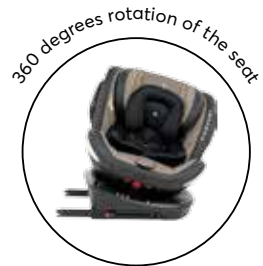

Functions

0 to 36 kg
GROUP 0+1/2/3

TOP TETHER

SPS
SIDE PROTECTION SYSTEM

ISOFIX

DUAL FIXING

360°
ROTATION

x4
RECLINING POSITIONS

DEEP PADDING