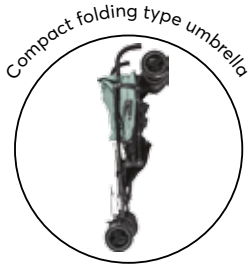

Set includes: