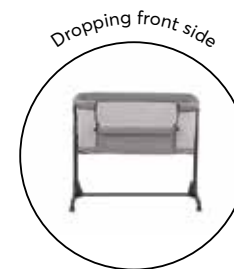

Functions

Colors

Suitable from birth
up to 6 months

56x89x71-81.5 cm
N.W. 7.6 kg

1 pcs/ctn
52x14.5x88 cm
G.W. 8.7 kg