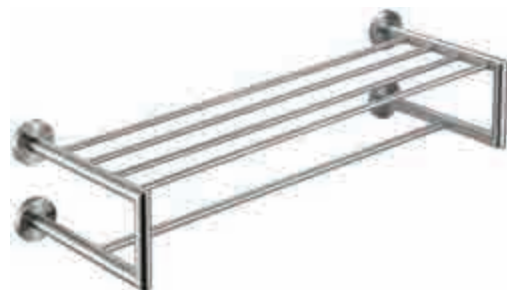

Dimensions
55 x 55 x 60 mm

16858.S

Toilet paper dispenser

Dimensions
133 x 138 x 65 mm

16859.S

Toilet paper reserve

Dimensions
55 x 178 x 65 mm

16857.S

Toilet brush

Dimensions
310 x 115 x 142 mm

16861.S

Glass for toothbrush with wall support

Dimensions
100 x 68 x 105 mm

16853.S

Towel shelf with lower bar and two wall support points

Dimensions
108 x 655 x 221 mm

16854.S

Towel shelf with lower bar and four wall support points

Dimensions
156 x 655 x 221 mm