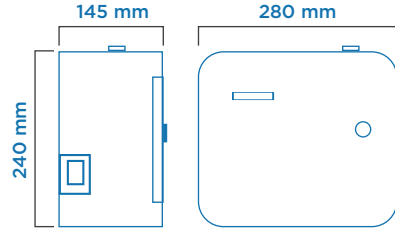

AROMA DIFFUSER

A1 PRO 900

Dimensions

Compatible Cartridge

Volume
220 or 450 ml

Type	Pro 900
Item No	921110
Barkode	8697461915244
Colour	White
Plastic Material	PP
Mounting Type	Wall mount or used on a flat surface
Packaging Dimensions* (mm)	330 (l) x 158 (w) x 304 (h)
Gross Weight (kg)	3,22
Net Weight (kg)	2,57
Coverage (m3)	Up to 900
Aroma Cartridge Volume (ml)	220 and 450
Operation	Digital display with twenty-four hour clock, Adjustable starting and stopping times Adjustable diffusion and stand by intervals, Weekend On/Off function Stand by option at any selected day of the week
Power (W)	< 20
Power supply	220 - 240 V / 50 - 60 Hz
Case Quantity (pcs.)	1

*Dimensions: l: Length, w: Width, h: Height

ALWAYS CLEAN.
ALWAYS FRESH.