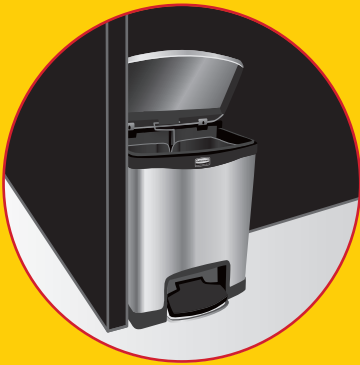

RECOMMENDED PRODUCT BY APPLICATION

	SIZE	KITCHEN	BAR AREA	HOSTESS STAND	VALET AREA	PUBLIC BATHROOM
Slim Jim® Step-On Resin	15L/4G			•		
	30L/8G			•	•	
	50L/13G	•	•			•
	68L/18G	•	•			•
	90L/23G	•				•
Slim Jim® Step-On Stainless Steel	15L/4G			•	•	
	30L/8G			•	•	
	50L/13G		•			•
	90L/23G					•
Round Metal Step-On	6L/1.5G					•
	13L/3.5G					•
	30L/8G					•

CHOOSE THE RIGHT STYLE BASED ON SPACE CONSTRAINTS

Front Step